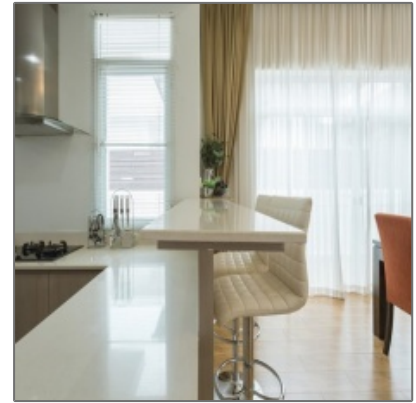

Scarlet Full Service Villa

250 m² - Sriracha

Basic Details

Property Type: **Serviced Apartment**

Listing Type: シラチャ

Listing ID: **1364**

Rental: **75,000Baht**

View: **Garden View**

Bedrooms: **3**

Bathrooms: **3**

Room Size (area): **250 m²**

Year Built: **0**

Appliances

☒ Refrigerator	☒ Balcony
☒ Microwave	
☒ Stove:	Gas
☒ Washing Machine	☒ TV
☒ DVD Player	☒ Cleaning Service
☒ Oven	☒ Dishes

Features

☒ Swimming Pool	☒ Garden
☒ Pet Allowed:	Allowed
☒ Steam Sauna	☒ Fitness Gym
☒ Security:	24H Guard + CCTV
☒ Parking:	1
☒ Play Ground (kids)	☒ Onsen

Address Map

Location Text: **Sriracha**

: **TH**

City: **Sriracha**

Show Marker/Pin?: **Inherit from global options**

Longitude: **E100° 55' 50.5"**